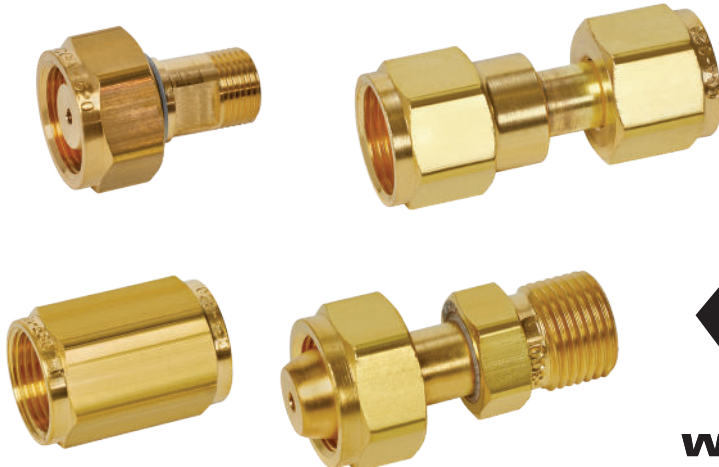

WELDMARK® TOP SELLERS

FLASHBACK ARRESTORS

Regulator Set
WEM FBK100

Torch Set
WEM FBK200

QUICK CONNECTORS

Torch Set
WEM QC10
Regulator Set
WEM QC20
Hose Set
WEM QC30

CRIMPING TOOLS

For 3/16-1/4 ID
WEM KT-28

HOSE REPAIR KITS

For 3/16-1/4 ID, B Fittings
WEM WM24

For 1/4 ID, B Fittings
WEM WM26

For 3/16-1/4 ID, A&B Fittings
WEM WM27

BRASS "Y" CONNECTORS

Torch Set
WEM YV50

Fuel
WEM YV51

Inert
WEM YV420

ADAPTORS

- WEM A809
- WEM A870
- WEM A831
- WEM A801
- WEM A842

- WEM A848
- WEM A844
- WEM A781
- WEM A830
- WEM A810

HIGH PRESSURE HOSES

- WEM PTF-4F-24
- WEM PTF-4F-36
- WEM PTF-4F-48

by

Superior
Products