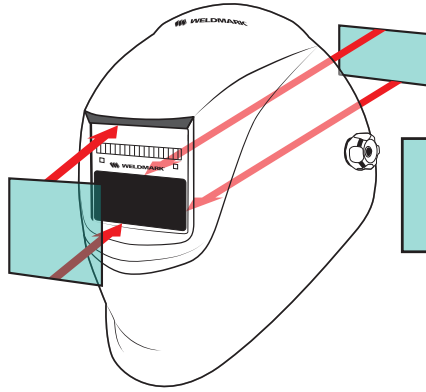

## INSIDE COVER LENS

The **Inside Cover Lens** is designed to protect your eyes in the case of an accident. Inside cover lenses are all **ANSI Z87.1 Certified**. Using an inside cover lens, in addition to safety glasses, is the safest way to weld.